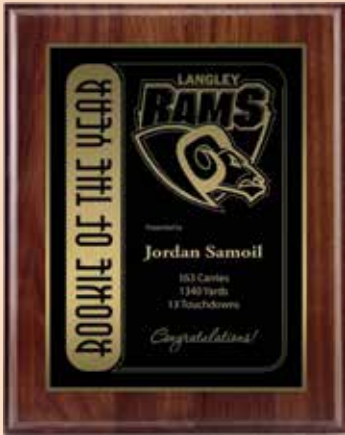

GENUINE WALNUT WITH PLATE

FB14-9401	5"x 7"	$24.95
FB14-9402	7"x 9"	$38.95
FB14-9403	8"x 10"	$47.95
FB14-9404	9"x 12"	$59.95
FB14-9405	10½"x 13"	$76.95
FB14-9406	12"x 15"	$91.95